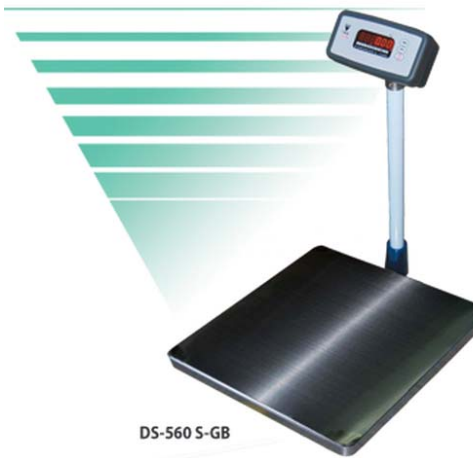

DS-560series

Digital Weighing Platform Scale

Compact Design! Splash Proof!

Selectable automatic shut off time
Intelligent power control
Rechargeable battery for 40 hours(option)
kg/lb Conversion

DS-560 S-GB

	S-SK	S-SKS	S-TK
A	87	82	95
B		250	346
C		352	451
D		318	415
E		420	520
F		583	686

ロングボールタイプ 全高 924mm
ショートボールタイプ 全高 589mm

※S-SKとS-SKSタイプ、S-TKとS-TKSタイプはそれぞれサイズが同じ為、

**Searching for
a New Balance**

*Various Platform:S-GA/S-GB/S-GC/S-GD/S-GH/S-UK(optional)

External Dimensions(mm)

Basic Specifications

Model	DS-560
Capacity	1.5kg, 3kg, 6kg, 15kg, 30kg, 60kg, 150kg, 300kg, 600kg
Power Source	AC 240/230/220V, 117/100V(Factory Option) DC 6V 2.8Ah rechargeable battery (optional)
Display	LED
Resolution	1/3,000
Operating Temperature	-10°C ~ +40°C
Operating Humidity	15% ~ 85% RH
Power Consumption	18W (when using AC power) 3W (when using rechargeable battery)
Dimensions	214 (W) x 135 (D) x 111 (H) mm

	S-GA	Weighing Max:60\150\300(kg) Platform Dimensions:360 x 480mm Dimensions:360(W) x 480(D) x 96(H)mm * Full Stainless Steel (optional)	S-GC	Weighing Max:150\300\600(kg) Platform Dimensions:700 x 800mm Dimensions:700(W) x 800(D) x 125(H)mm * Full Stainless Steel(optional)
	S-GB	Weighing Max:60\150\300(kg) Platform Dimensions:500 x 600mm Dimensions:500(W) x 600(D) x 100(H)mm * Full Stainless Steel (optional)	S-UK	Weighing Max:60\150\300(kg) Platform Dimensions:700 x 598mm Dimensions:700(W) x 598(D) x 116(H)mm * Full Stainless Steel(optional)
	S-GD	Weighing Max:30\60\150(kg) Platform Dimensions:350 x 400mm Dimensions:350(W) x 400(D) x 102(H)mm * Stainless Steel Platform (optional)	S-RK	Plat Size 80x80cm / 1x1m / 1.2x1.2m / 1.5x1.5m
	S-GH	Weighing Max:60\150\300(kg) Platform Dimensions:450 x 500mm Dimensions:450(W) x 500(D) x 98(H)mm * Full Stainless Steel (optional)		