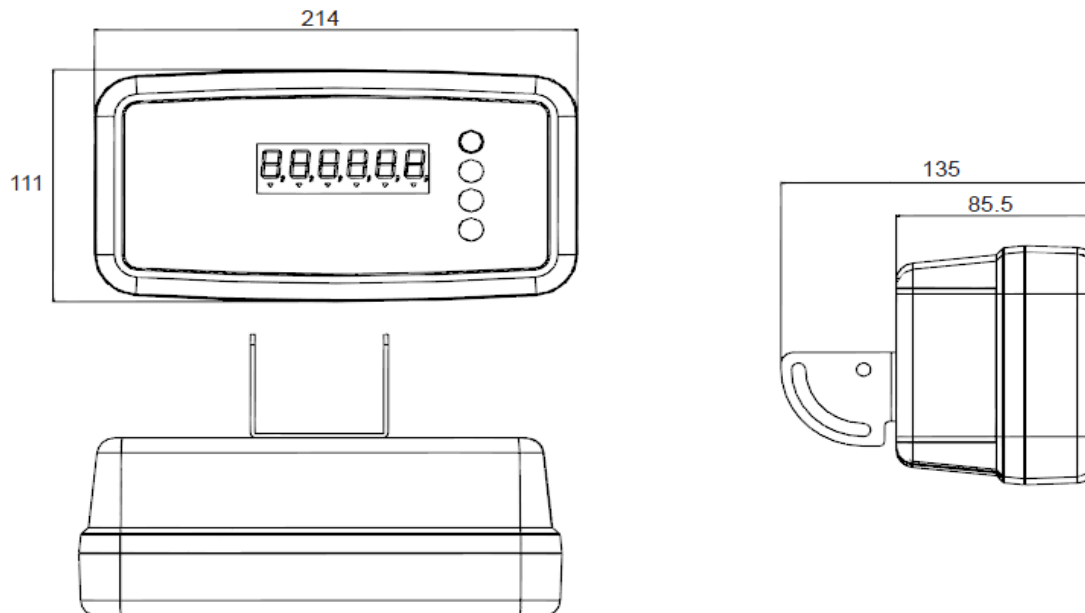

	S-SK	S-SKS	S-TK
A	87	82	95
B		250	346
C		352	451
D		318	415
E		420	520
F		583	686

ロングボールタイプ 全高 924mm
ショートボールタイプ 全高 589mm

※S-SKとS-SKSタイプ、S-TKとS-TKSタイプはそれぞれサイズが同じ為、

**Searching for
a New Balance**

*Various Platform:S-GA/S-GB/S-GC/S-GD/S-GH/S-UK(optional)

External Dimensions(mm)

Basic Specifications

Model	DS-560
Capacity	1.5kg, 3kg, 6kg, 15kg, 30kg, 60kg, 150kg, 300kg, 600kg
Power Source	AC 240/230/220V, 117/100V(Factory Option) DC 6V 2.8Ah rechargeable battery (optional)
Display	LED
Resolution	1/3,000
Operating Temperature	-10°C ~ +40°C
Operating Humidity	15% ~ 85% RH
Power Consumption	18W (when using AC power) 3W (when using rechargeable battery)
Dimensions	214 (W) x 135 (D) x 111 (H) mm

	S-GA	Weighing Max:60\150\300(kg) Platform Dimensions:360 x 480mm Dimensions:360(W) x 480(D) x 96(H)mm * Full Stainless Steel (optional)	S-GC	Weighing Max:150\300\600(kg) Platform Dimensions:700 x 800mm Dimensions:700(W) x 800(D) x 125(H)mm * Full Stainless Steel(optional)
	S-GB	Weighing Max:60\150\300(kg) Platform Dimensions:500 x 600mm Dimensions:500(W) x 600(D) x 100(H)mm * Full Stainless Steel (optional)	S-UK	Weighing Max:60\150\300(kg) Platform Dimensions:700 x 598mm Dimensions:700(W) x 598(D) x 116(H)mm * Full Stainless Steel(optional)
	S-GD	Weighing Max:30\60\150(kg) Platform Dimensions:350 x 400mm Dimensions:350(W) x 400(D) x 102(H)mm * Stainless Steel Platform (optional)	S-RK	Plat Size 80x80cm / 1x1m / 1.2x1.2m / 1.5x1.5m
	S-GH	Weighing Max:60\150\300(kg) Platform Dimensions:450 x 500mm Dimensions:450(W) x 500(D) x 98(H)mm * Full Stainless Steel (optional)		